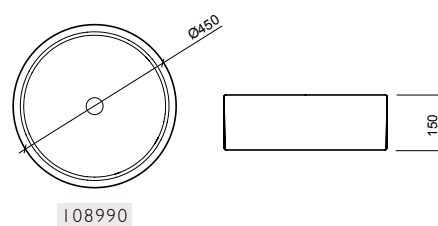

ROUND

Lavatório de pousar, extremamente prático e funcional pode ser aplicado sobre bancada, móvel ou coluna. Possui uma linguagem formal, simples e elegante, com a particularidade de ter um rebordo fino que o diferencia.

Está disponível em várias cores, pensadas para personalizar o ambiente.

This extremely practical and functional free-standing washbasin may be mounted on a countertop, a cabinet or on a pedestal.

It is simple and elegant and features a fine rim as a differentiating feature.

It is available in several colours designed to customise the environment.

Lavabo à poser, très pratique et fonctionnel, il peut être utilisé sur un plan de travail, un meuble ou une colonne.

Son style est formel, simple et élégant. Il a la particularité d'avoir un rebord fin qui le différencie.

Il est disponible en plusieurs couleurs pour pouvoir personnaliser l'environnement.

*violeta·violet·violet