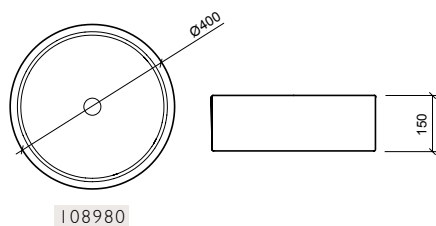

ROUND

Lavatório de pousar, extremamente prático e funcional pode ser aplicado sobre bancada, móvel ou coluna. Possui uma linguagem formal, simples e elegante, com a particularidade de ter um rebordo fino que o diferencia.

Está disponível em várias cores, pensadas para personalizar o ambiente.

This extremely practical and functional free-standing washbasin may be mounted on a countertop, a cabinet or on a pedestal.

It is simple and elegant and features a fine rim as a differentiating feature.

It is available in several colours designed to customise the environment.

Lavabo à poser, très pratique et fonctionnel, il peut être utilisé sur un plan de travail, un meuble ou une colonne.

Son style est formel, simple et élégant. Il a la particularité d'avoir un rebord fin qui le différencie.

Il est disponible en plusieurs couleurs pour pouvoir personnaliser l'environnement.

*violeta·violet·violet